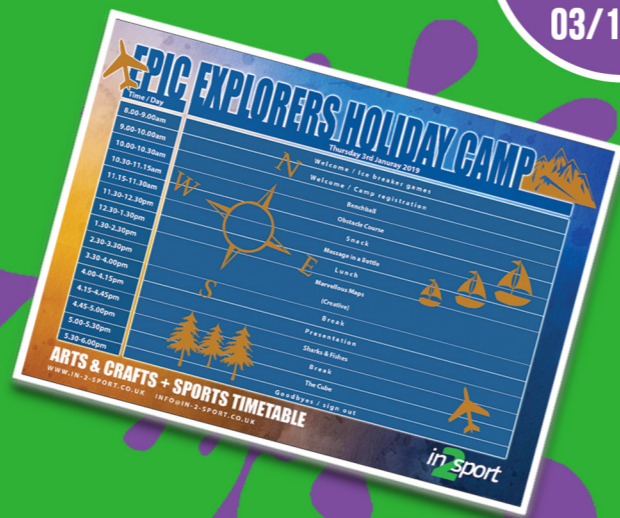

OUR ACTIVITIES

- ▶ DEVELOP NEW SKILLS
- ▶ ENCOURAGE CO-OPERATION
- ▶ ARE PLENTY OF FUN
- ▶ HELP MAKE NEW FRIENDS

10% OFF BOOKINGS BEFORE 03/12/18

10% SIBLING DISCOUNT*

KEEP YOUR KIDS BUSY BEFORE HEADING BACK TO SCHOOL IN 2019!